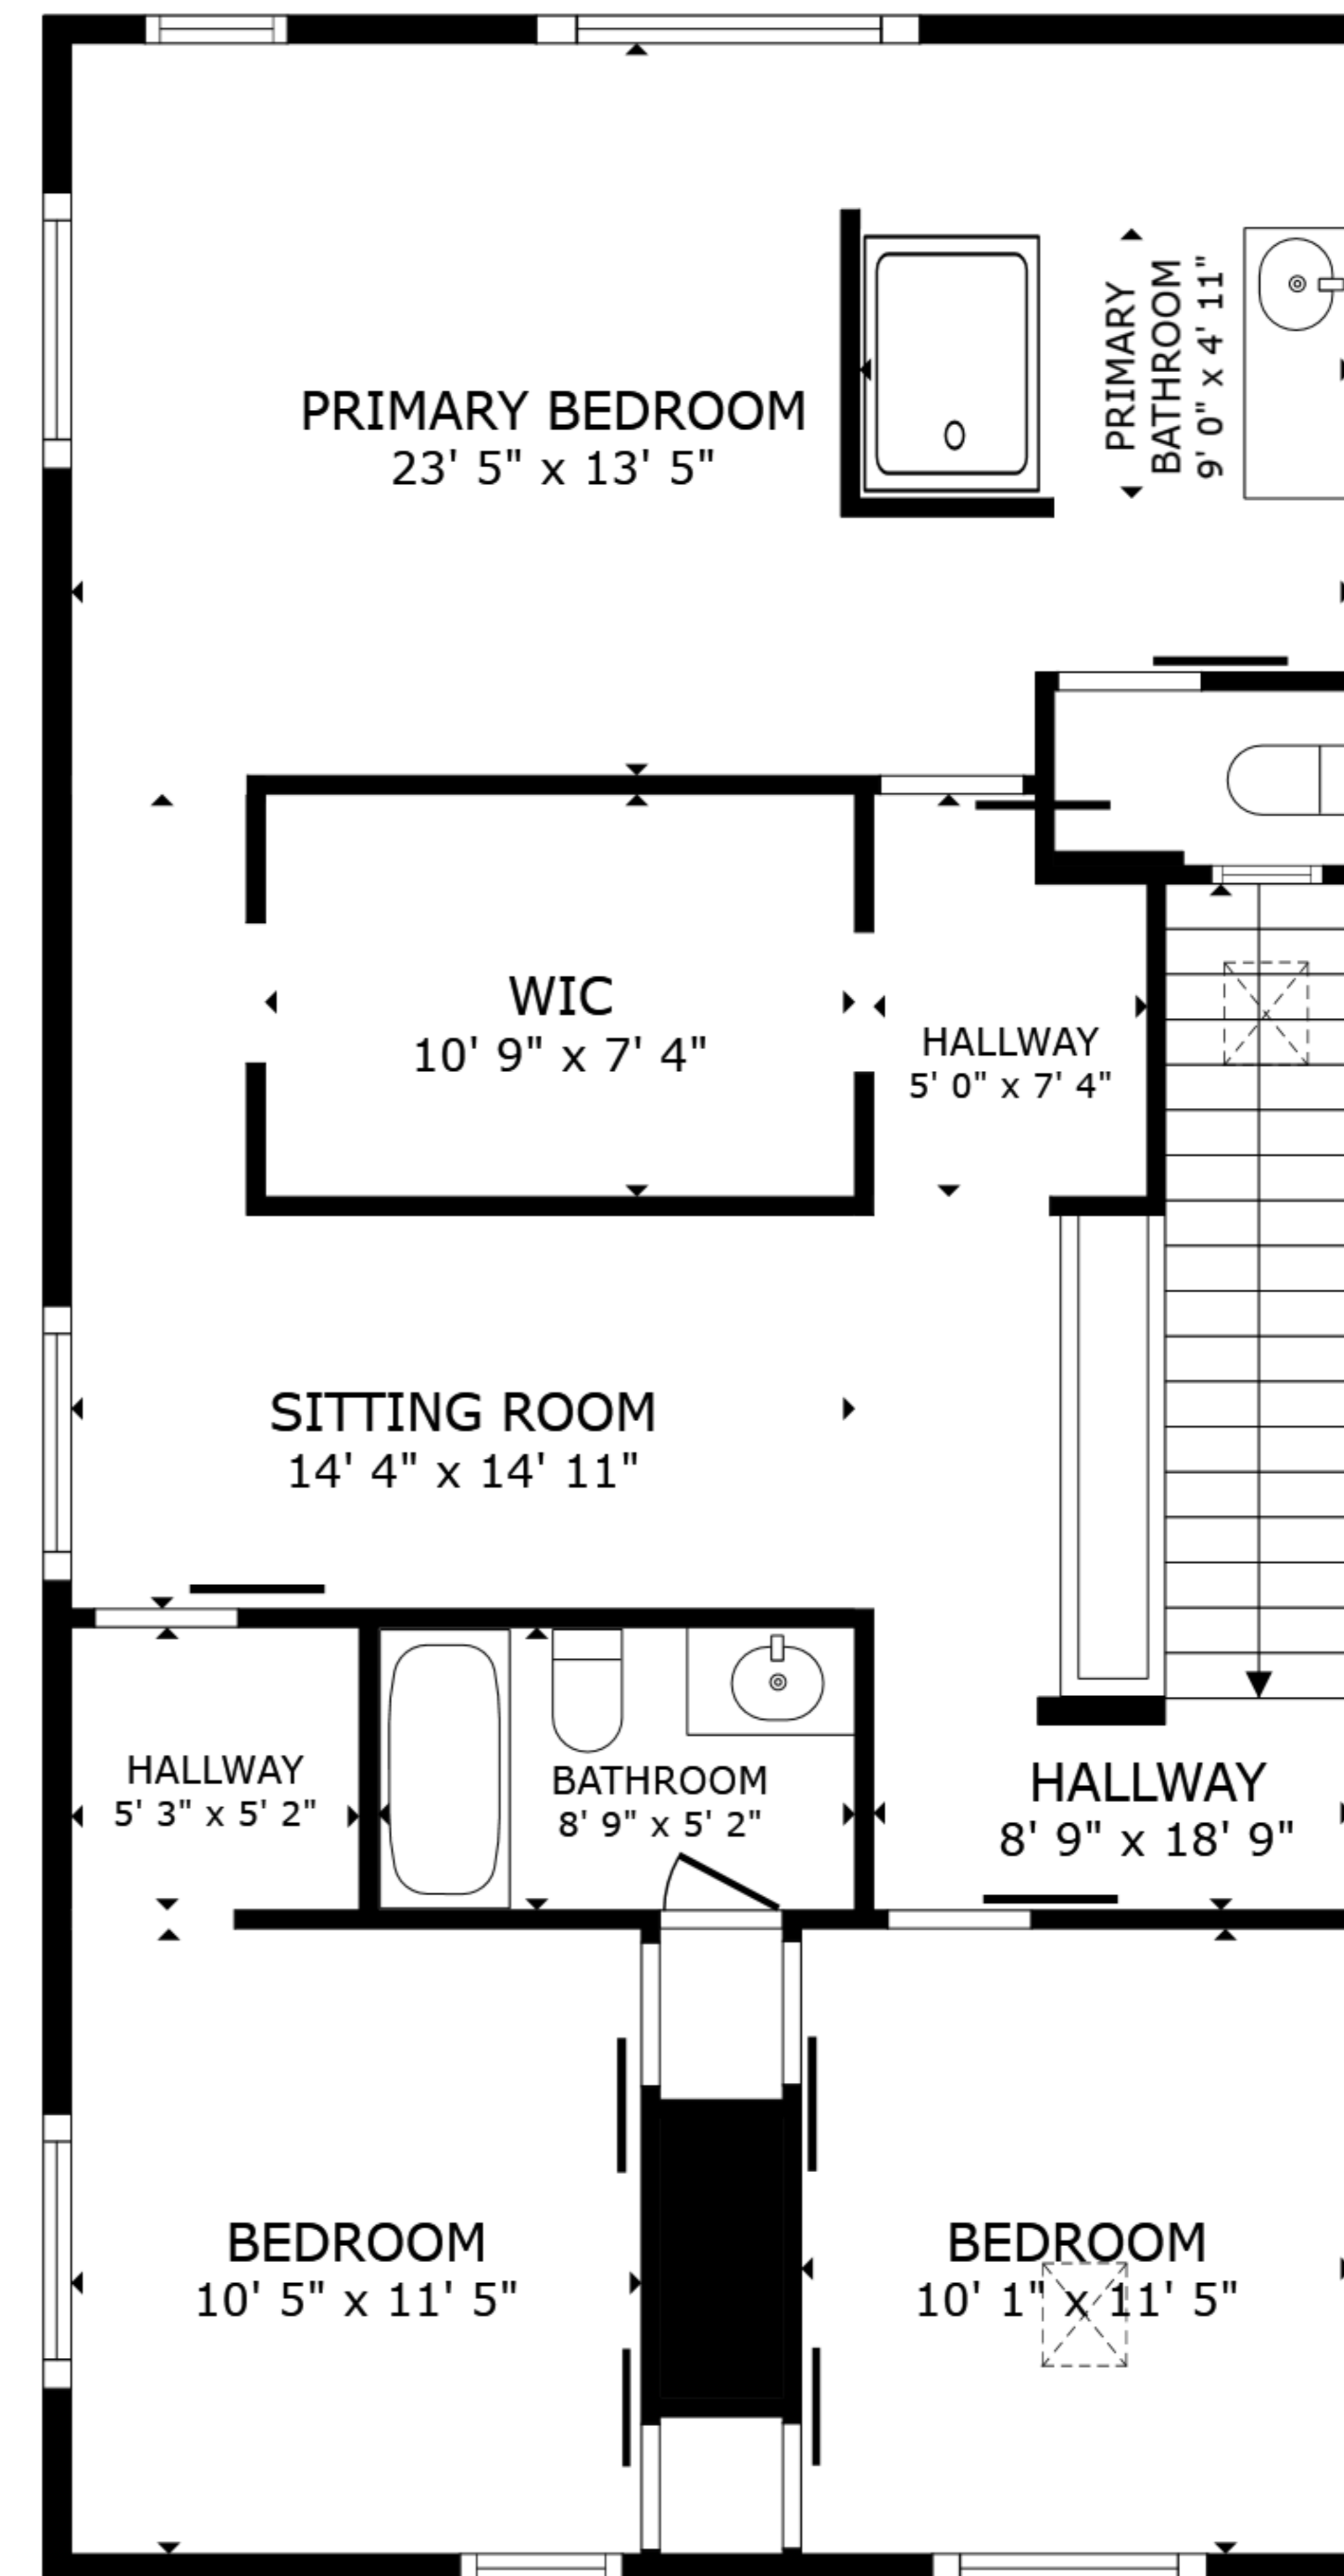

FLOOR 1

FLOOR 2

GROSS INTERNAL AREA
 FLOOR 1 1,137 sq.ft. FLOOR 2 1,073 sq.ft.
 TOTAL : 2,210 sq.ft.

SIZES AND DIMENSIONS ARE APPROXIMATE, ACTUAL MAY VARY.